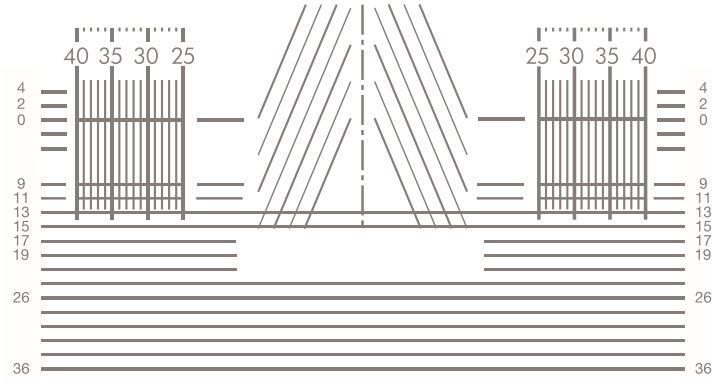

## AI-LENS, eLIFE, EVOLUTION, PRECISA, FIRST, DRIVE & INDOOR FH-20

CENTRATION CHART

● PRP

FIRST, DRIVE & INDOOR  
FH-21

FIRST, DRIVE & OUTDOOR  
FH-22

## CENTRATION CHART

● PRP